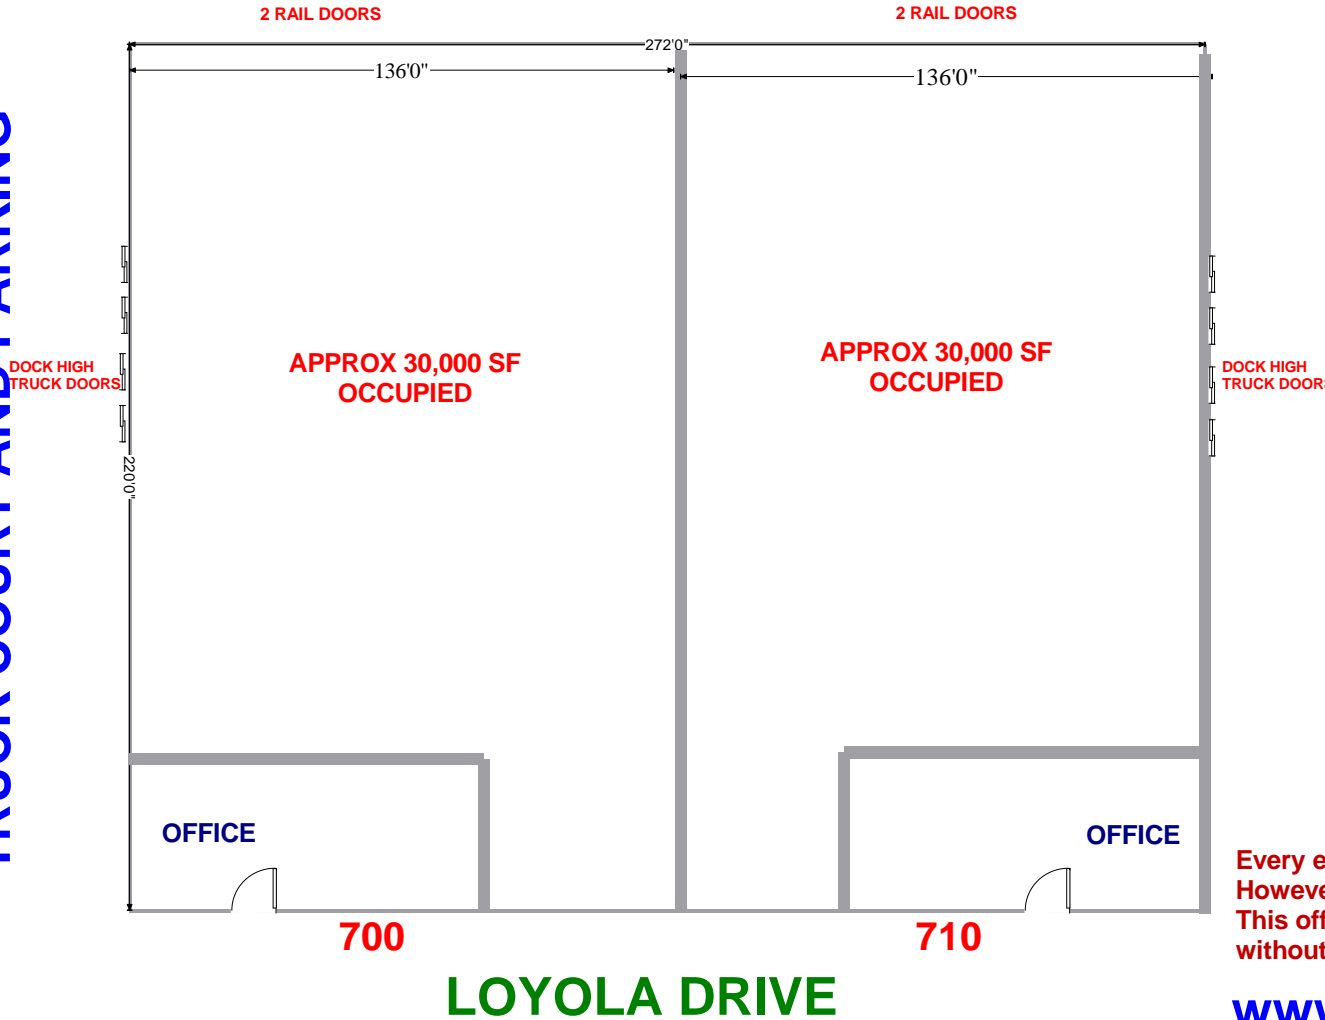

700 - 710 LOYOLA DRIVE

Office / Warehouse

20' CLEAR CEILING HEIGHT
DOCK HIGH TRUCK DOORS
RAIL DOORS
HEATED AND LIGHTED WAREHOUSES
SKYLIGHTS THROUGHOUT

TRUCK COURT AND PARKING

TRUCK COURT AND PARKING

**John Hunsinger
& Company**